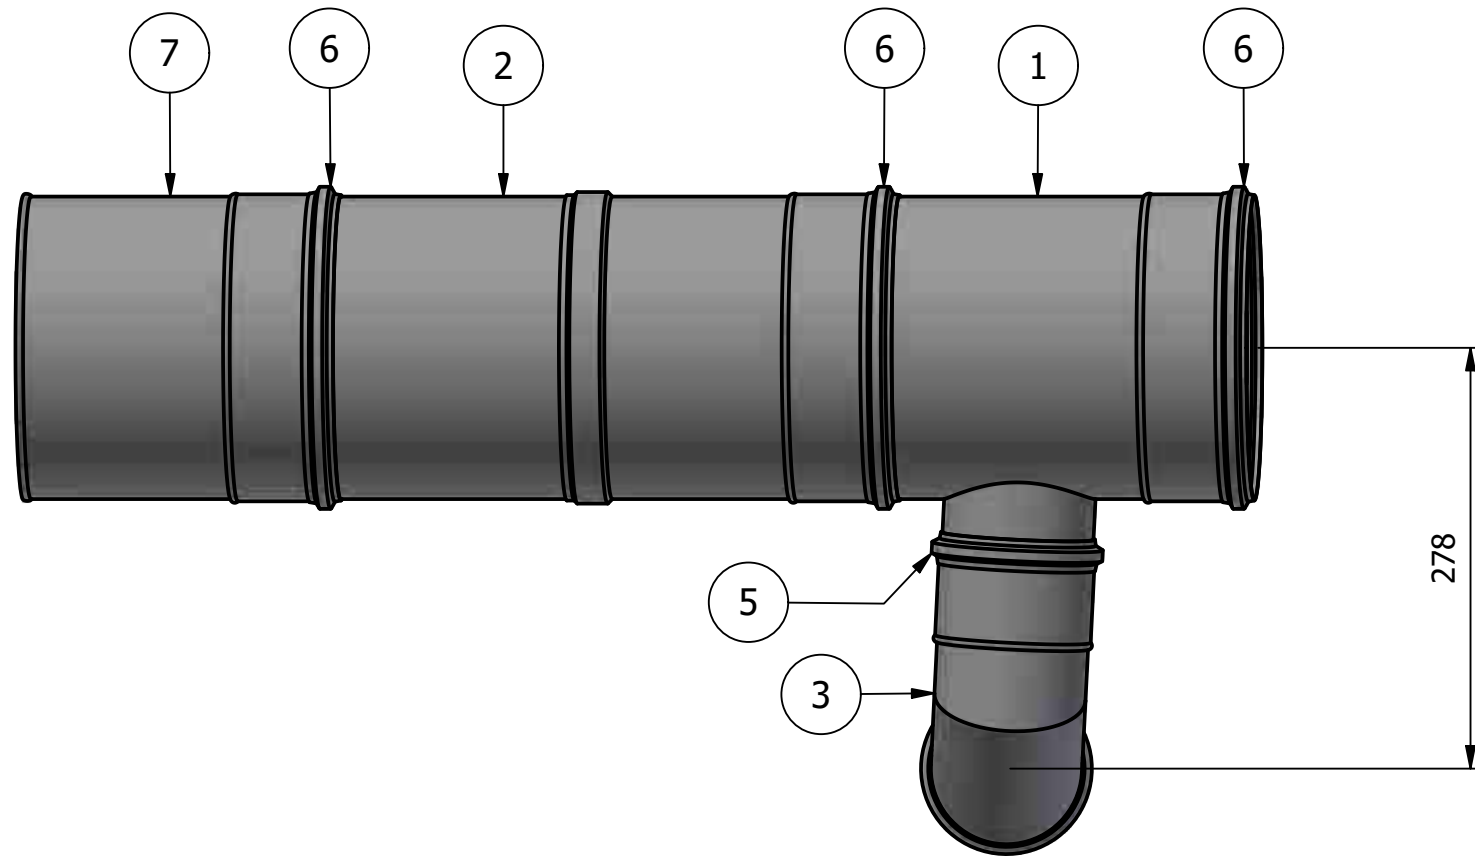

6 | 5 | 4 | 3 | 2 | 1

8	1	PPL06 200 - Length 250 mm	Longueur de 250mm DN200	106202
7	5	PPL 06 200 - Locking band	Collier de serrage DN100	105952
6	4	PPL 06 100 - Locking band	Collier de serrage DN100	105944
5	2	PPL06 100 - Adjustable pipe	Manchette extensible DN100	111319
4	2	PPL06 100 - Elbow 87 °	Coude 87° DN100	153647
3	1	PPL06 200 - Adjustable pipe	Manchette extensible DN200	112975
2	2	PPL 06 200 - Tee-piece with DN 100 branch	Collecteur DN200 avec T de raccordement 87° DN100	153601
1	1	PPL06 200 - Drain cap	Récolte de condensats avec drain latéral DN200	106589
ITEM	QTY	DIMENSION / DRAW. NO.		STOCK NUMBER
		DESCRIPTION		

<small>Rendition and dissemination of this document as well as utilization and report of the content are not permitted, without prior written consent. Offences obligate to compensation.</small> <small>All rights, including rights created by patent grant or registration of an utility model or design, are reserved.</small>			MEASURE IN mm	SCALE 1 : 6	SYSTEM PART/ASSEMBLY/PROJECT PRO24141 (KVS) SCHIEDEL BE - Thema - Remeha collectoren
		<small>General tolerances for nominal dimensions without specified tolerance.</small>		DESIGNATION Kit Gas120 Ace 90-115 - 2 chaudières	
		DATE	NAME	DRAW.ID. -000000-000 REV. 0 DCR	
		DRAWN		MTMS Code SHEET 1/1 A3	
		CHECKED			
		SCHIEDEL B.V. Oude Veerseweg 23, 4332 SH Middelburg - NL			
REV.	MODIFICATION	DATE	NAME		

6 | 5 | 4 | 3 | 2 | 1

ITEM	QTY	DIMENSION / DRAW. NO.	DESCRIPTION	STOCK NUMBER
7	1	PPL06 200 - Length 250 mm	Longueur de 250mm DN200	106202
6	3	PPL 06 200 - Locking band	Collier de serrage DN100	105952
5	2	PPL 06 100 - Locking band	Collier de serrage DN100	105944
4	1	PPL06 100 - Adjustable pipe	Manchette extensible DN100	111319
3	1	PPL06 100 - Elbow 87 °	Coude 87° DN100	153647
2	1	PPL06 200 - Adjustable pipe	Manchette extensible DN200	112975
1	1	PPL 06 200 - Tee-piece with DN 100 branch	Collecteur DN200 avec T de raccordement 87° DN100	153601