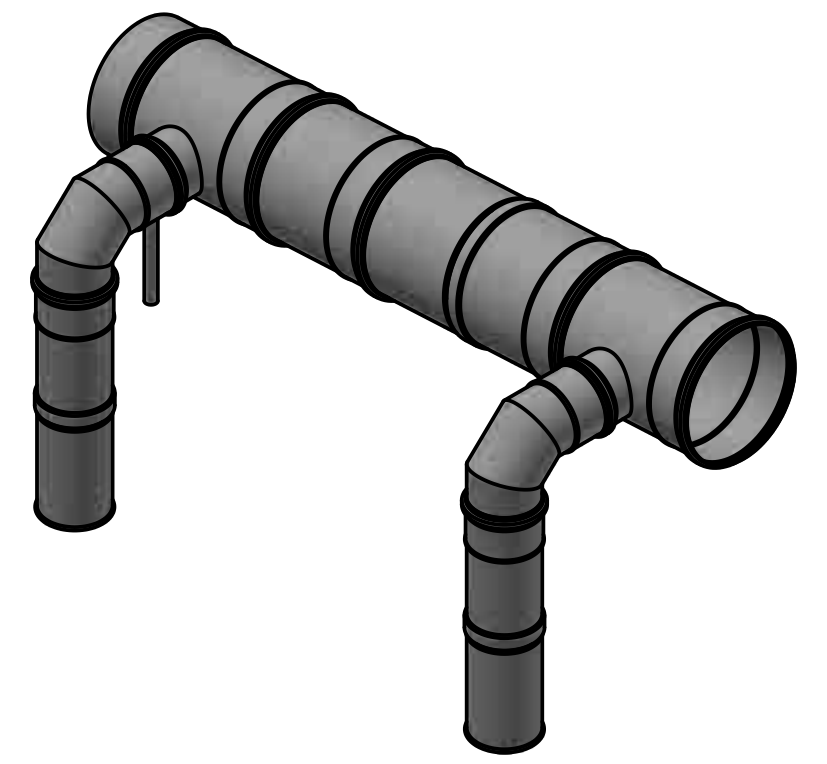

6 | 5 | 4 | 3 | 2 | 1

8	1	PPL06 200 - Length 250 mm	Longueur de 250mm DN200	106202
7	5	PPL 06 200 - Locking band	Collier de serrage DN100	105952
6	4	PPL 06 100 - Locking band	Collier de serrage DN100	105944
5	2	PPL06 100 - Adjustable pipe	Manchette extensible DN100	111319
4	2	PPL06 100 - Elbow 87 °	Coude 87° DN100	153647
3	1	PPL06 200 - Adjustable pipe	Manchette extensible DN200	112975
2	2	PPL 06 200 - Tee-piece with DN 100 branch	Collecteur DN200 avec T de raccordement 87° DN100	153601
1	1	PPL06 200 - Drain cap	Récolte de condensats avec drain latéral DN200	106589
ITEM	QTY	DIMENSION / DRAW. NO.		STOCK NUMBER
		DESCRIPTION		

<small>Rendition and dissemination of this document as well as utilization and report of the content are not permitted, without prior written consent. Offences obligate to compensation.</small> <small>All rights, including rights created by patent grant or registration of an utility model or design, are reserved.</small>			MEASURE IN mm	SCALE 1 : 6	SYSTEM PART/ASSEMBLY/PROJECT PRO24141 (KVS) SCHIEDEL BE - Thema - Remeha collectoren
		<small>General tolerances for nominal dimensions without specified tolerance.</small>		DESIGNATION Kit Gas120 Ace 90-115 - 2 chaudières	
		DATE	NAME	DRAW.ID. -000000-000 REV. 0 DCR	
		DRAWN		MTMS Code SHEET 1/1 A3	
		CHECKED			
		SCHIEDEL B.V. Oude Veerseweg 23, 4332 SH Middelburg - NL			
REV.	MODIFICATION	DATE	NAME		

6 | 5 | 4 | 3 | 2 | 1

ITEM	QTY	DIMENSION / DRAW. NO.	DESCRIPTION	STOCK NUMBER
7	1	PPL06 200 - Length 250 mm	Longueur de 250mm DN200	106202
6	3	PPL 06 200 - Locking band	Collier de serrage DN100	105952
5	2	PPL 06 100 - Locking band	Collier de serrage DN100	105944
4	1	PPL06 100 - Adjustable pipe	Manchette extensible DN100	111319
3	1	PPL06 100 - Elbow 87 °	Coude 87° DN100	153647
2	1	PPL06 200 - Adjustable pipe	Manchette extensible DN200	112975
1	1	PPL 06 200 - Tee-piece with DN 100 branch	Collecteur DN200 avec T de raccordement 87° DN100	153601