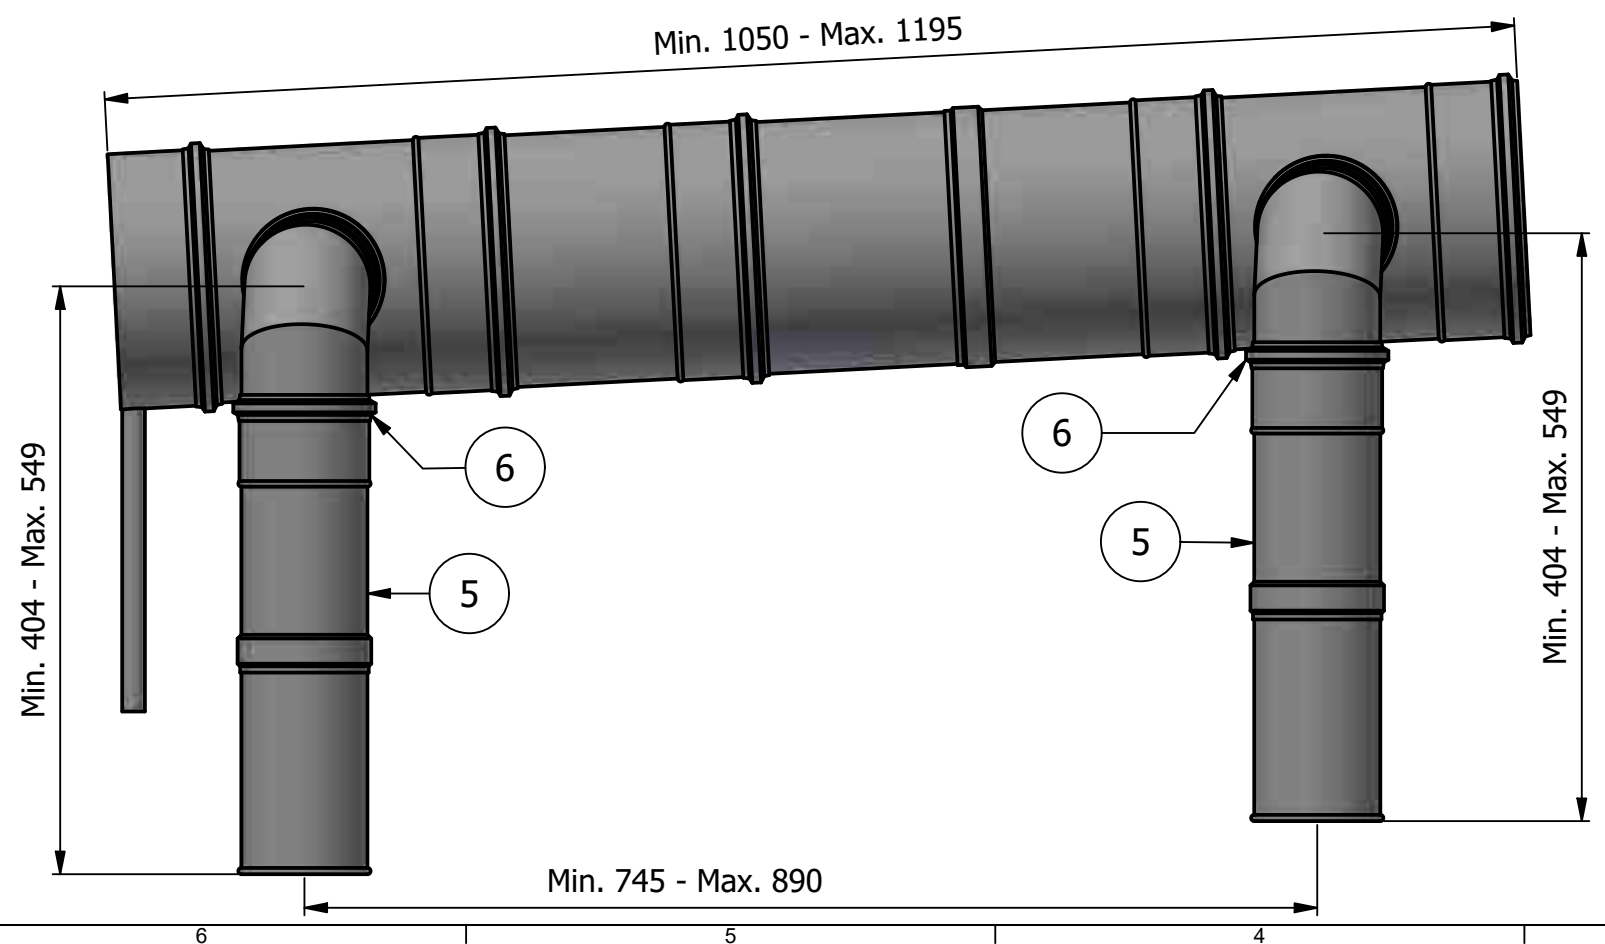

6 | 5 | 4 | 3 | 2 | 1

8	1	PPL06 200 - Length 250 mm	Longueur de 250mm DN200	106202
7	5	PPL 06 200 - Locking band	Collier de serrage DN100	105952
6	4	PPL 06 100 - Locking band	Collier de serrage DN100	105944
5	2	PPL06 100 - Adjustable pipe	Manchette extensible DN100	111319
4	2	PPL06 100 - Elbow 87 °	Coude 87° DN100	153647
3	1	PPL06 200 - Adjustable pipe	Manchette extensible DN200	112975
2	2	PPL 06 200 - Tee-piece with DN 100 branch	Collecteur DN200 avec T de raccordement 87° DN100	153601
1	1	PPL06 200 - Drain cap	Récolte de condensats avec drain latéral DN200	106589
ITEM	QTY	DIMENSION / DRAW. NO.		STOCK NUMBER
		DESCRIPTION		

<small>Rendition and dissemination of this document as well as utilization and report of the content are not permitted, without prior written consent. Offences obligate to compensation.</small> <small>All rights, including rights created by patent grant or registration of an utility model or design, are reserved.</small>			MEASURE IN mm	SCALE 1 : 6	SYSTEM PART/ASSEMBLY/PROJECT PRO24141 (KVS) SCHIEDEL BE - Thema - Remeha collectoren
		<small>General tolerances for nominal dimensions without specified tolerance.</small>		DESIGNATION Kit Gas120 Ace 90-115 - 2 chaudières	
		DATE	NAME	DRAW.ID. -000000-000 REV. 0 DCR	
		DRAWN		MTMS Code SHEET 1/1 A3	
		CHECKED			
		SCHIEDEL B.V. Oude Veerseweg 23, 4332 SH Middelburg - NL			
REV.	MODIFICATION	DATE	NAME		

6 | 5 | 4 | 3 | 2 | 1

ITEM	QTY	DIMENSION / DRAW. NO.	DESCRIPTION	STOCK NUMBER
7	1	PPL06 200 - Length 250 mm	Longueur de 250mm DN200	106202
6	3	PPL 06 200 - Locking band	Collier de serrage DN100	105952
5	2	PPL 06 100 - Locking band	Collier de serrage DN100	105944
4	1	PPL06 100 - Adjustable pipe	Manchette extensible DN100	111319
3	1	PPL06 100 - Elbow 87 °	Coude 87° DN100	153647
2	1	PPL06 200 - Adjustable pipe	Manchette extensible DN200	112975
1	1	PPL 06 200 - Tee-piece with DN 100 branch	Collecteur DN200 avec T de raccordement 87° DN100	153601