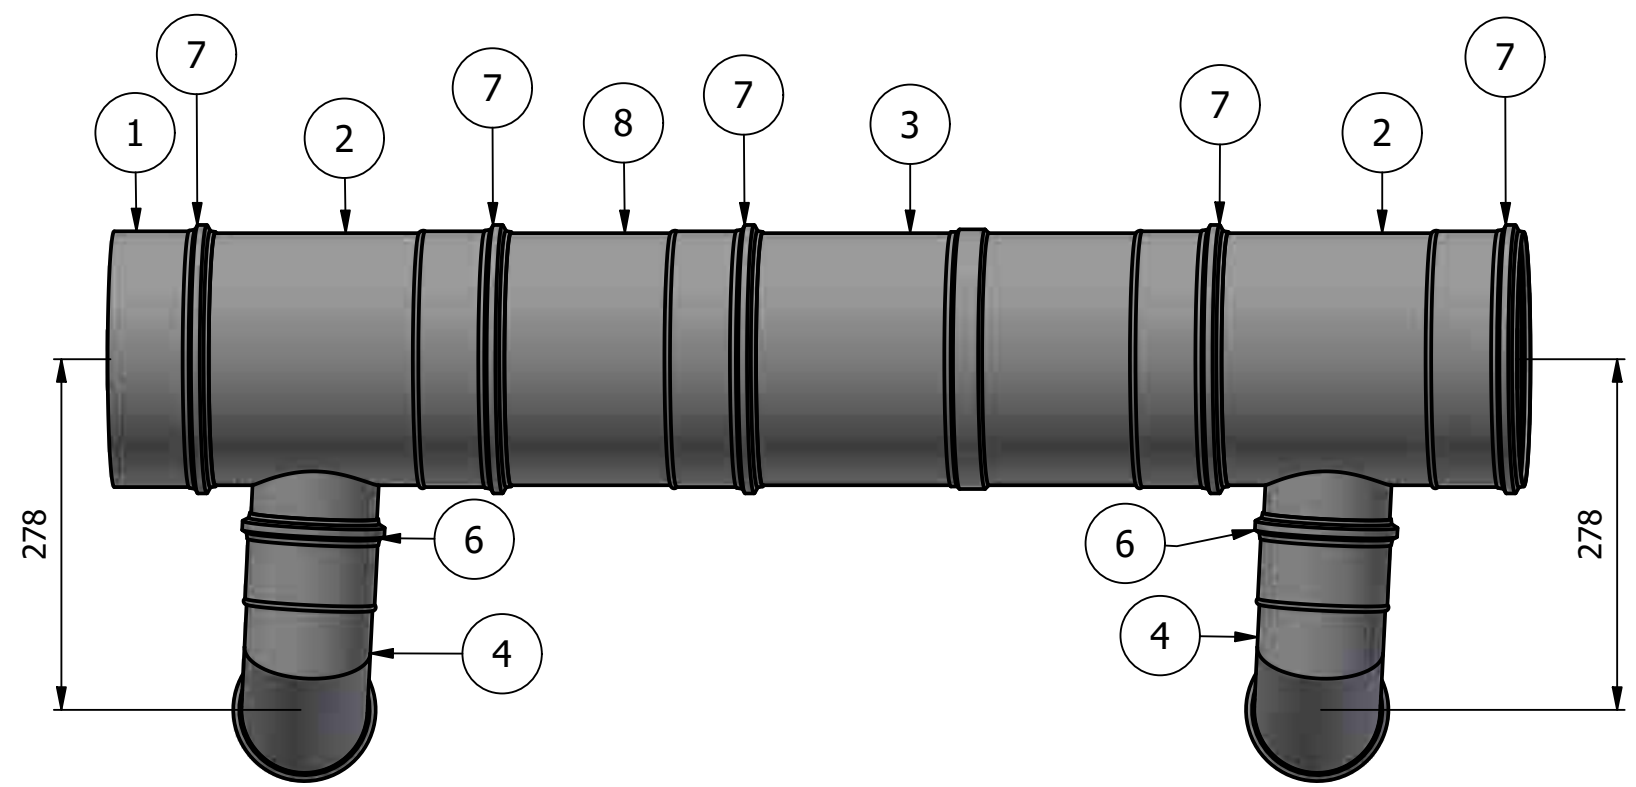

6 | 5 | 4 | 3 | 2 | 1

8	1	PPL06 200 - Length 250 mm	Longueur de 250mm DN200	106202
7	5	PPL 06 200 - Locking band	Collier de serrage DN100	105952
6	4	PPL 06 100 - Locking band	Collier de serrage DN100	105944
5	2	PPL06 100 - Adjustable pipe	Manchette extensible DN100	111319
4	2	PPL06 100 - Elbow 87 °	Coude 87° DN100	153647
3	1	PPL06 200 - Adjustable pipe	Manchette extensible DN200	112975
2	2	PPL 06 200 - Tee-piece with DN 100 branch	Collecteur DN200 avec T de raccordement 87° DN100	153601
1	1	PPL06 200 - Drain cap	Récolte de condensats avec drain latéral DN200	106589
ITEM	QTY	DIMENSION / DRAW. NO.		STOCK NUMBER
		DESCRIPTION		

<small>Rendition and dissemination of this document as well as utilization and report of the content are not permitted, without prior written consent. Offences obligate to compensation.</small> <small>All rights, including rights created by patent grant or registration of an utility model or design, are reserved.</small>			MEASURE IN mm	SCALE 1 : 6	SYSTEM PART/ASSEMBLY/PROJECT PRO24141 (KVS) SCHIEDEL BE - Thema - Remeha collectoren
		<small>General tolerances for nominal dimensions without specified tolerance.</small>		DESIGNATION Kit Gas120 Ace 90-115 - 2 chaudières	
		DATE	NAME	DRAW.ID. -000000-000 REV. 0 DCR	
		DRAWN		MTMS Code SHEET 1/1 A3	
		CHECKED			
		SCHIEDEL B.V. Oude Veerseweg 23, 4332 SH Middelburg - NL			
REV.	MODIFICATION	DATE	NAME		

6 | 5 | 4 | 3 | 2 | 1

ITEM	QTY	DIMENSION / DRAW. NO.	DESCRIPTION	STOCK NUMBER
7	1	PPL06 200 - Length 250 mm	Longueur de 250mm DN200	106202
6	3	PPL 06 200 - Locking band	Collier de serrage DN100	105952
5	2	PPL 06 100 - Locking band	Collier de serrage DN100	105944
4	1	PPL06 100 - Adjustable pipe	Manchette extensible DN100	111319
3	1	PPL06 100 - Elbow 87 °	Coude 87° DN100	153647
2	1	PPL06 200 - Adjustable pipe	Manchette extensible DN200	112975
1	1	PPL 06 200 - Tee-piece with DN 100 branch	Collecteur DN200 avec T de raccordement 87° DN100	153601