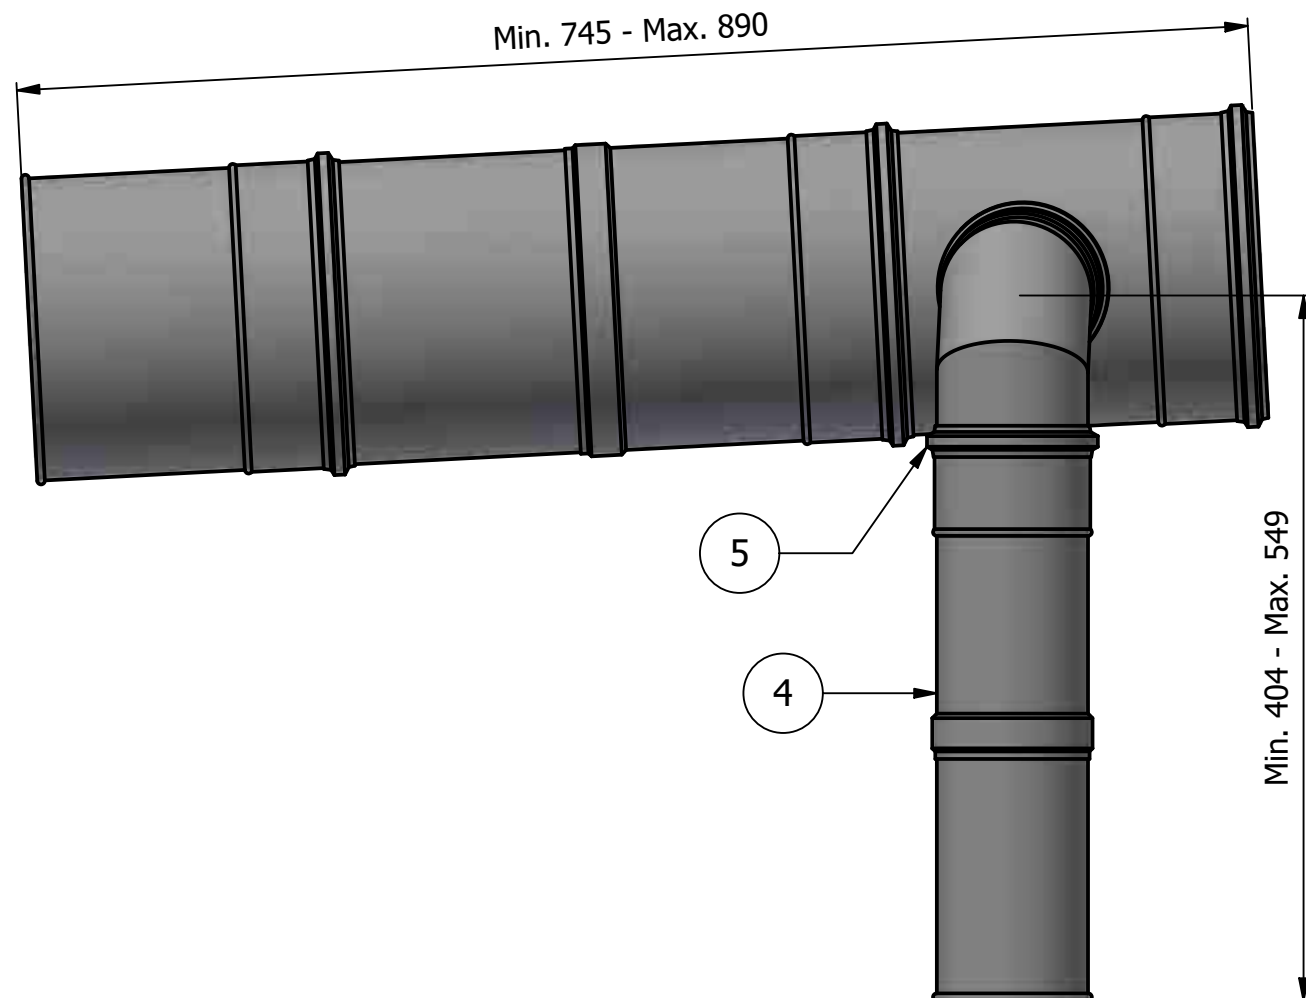

6 | 5 | 4 | 3 | 2 | 1

8	1	PPL06 200 - Length 250 mm	Longueur de 250mm DN200	106202
7	5	PPL 06 200 - Locking band	Collier de serrage DN100	105952
6	4	PPL 06 100 - Locking band	Collier de serrage DN100	105944
5	2	PPL06 100 - Adjustable pipe	Manchette extensible DN100	111319
4	2	PPL06 100 - Elbow 87 °	Coude 87° DN100	153647
3	1	PPL06 200 - Adjustable pipe	Manchette extensible DN200	112975
2	2	PPL 06 200 - Tee-piece with DN 100 branch	Collecteur DN200 avec T de raccordement 87° DN100	153601
1	1	PPL06 200 - Drain cap	Récolte de condensats avec drain latéral DN200	106589
ITEM	QTY	DIMENSION / DRAW. NO.		STOCK NUMBER
		DESCRIPTION		

<small>Rendition and dissemination of this document as well as utilization and report of the content are not permitted, without prior written consent. Offences obligate to compensation.</small> <small>All rights, including rights created by patent grant or registration of an utility model or design, are reserved.</small>			MEASURE IN mm	SCALE 1 : 6	SYSTEM PART/ASSEMBLY/PROJECT PRO24141 (KVS) SCHIEDEL BE - Thema - Remeha collectoren
		<small>General tolerances for nominal dimensions without specified tolerance.</small>		DESIGNATION Kit Gas120 Ace 90-115 - 2 chaudières	
		DATE	NAME	DRAW.ID. -000000-000 REV. 0 DCR	
		DRAWN		MTMS Code SHEET 1/1 A3	
		CHECKED			
		SCHIEDEL B.V. Oude Veerseweg 23, 4332 SH Middelburg - NL			
REV.	MODIFICATION	DATE	NAME		

6 | 5 | 4 | 3 | 2 | 1

ITEM	QTY	DIMENSION / DRAW. NO.	DESCRIPTION	STOCK NUMBER
7	1	PPL06 200 - Length 250 mm	Longueur de 250mm DN200	106202
6	3	PPL 06 200 - Locking band	Collier de serrage DN100	105952
5	2	PPL 06 100 - Locking band	Collier de serrage DN100	105944
4	1	PPL06 100 - Adjustable pipe	Manchette extensible DN100	111319
3	1	PPL06 100 - Elbow 87 °	Coude 87° DN100	153647
2	1	PPL06 200 - Adjustable pipe	Manchette extensible DN200	112975
1	1	PPL 06 200 - Tee-piece with DN 100 branch	Collecteur DN200 avec T de raccordement 87° DN100	153601